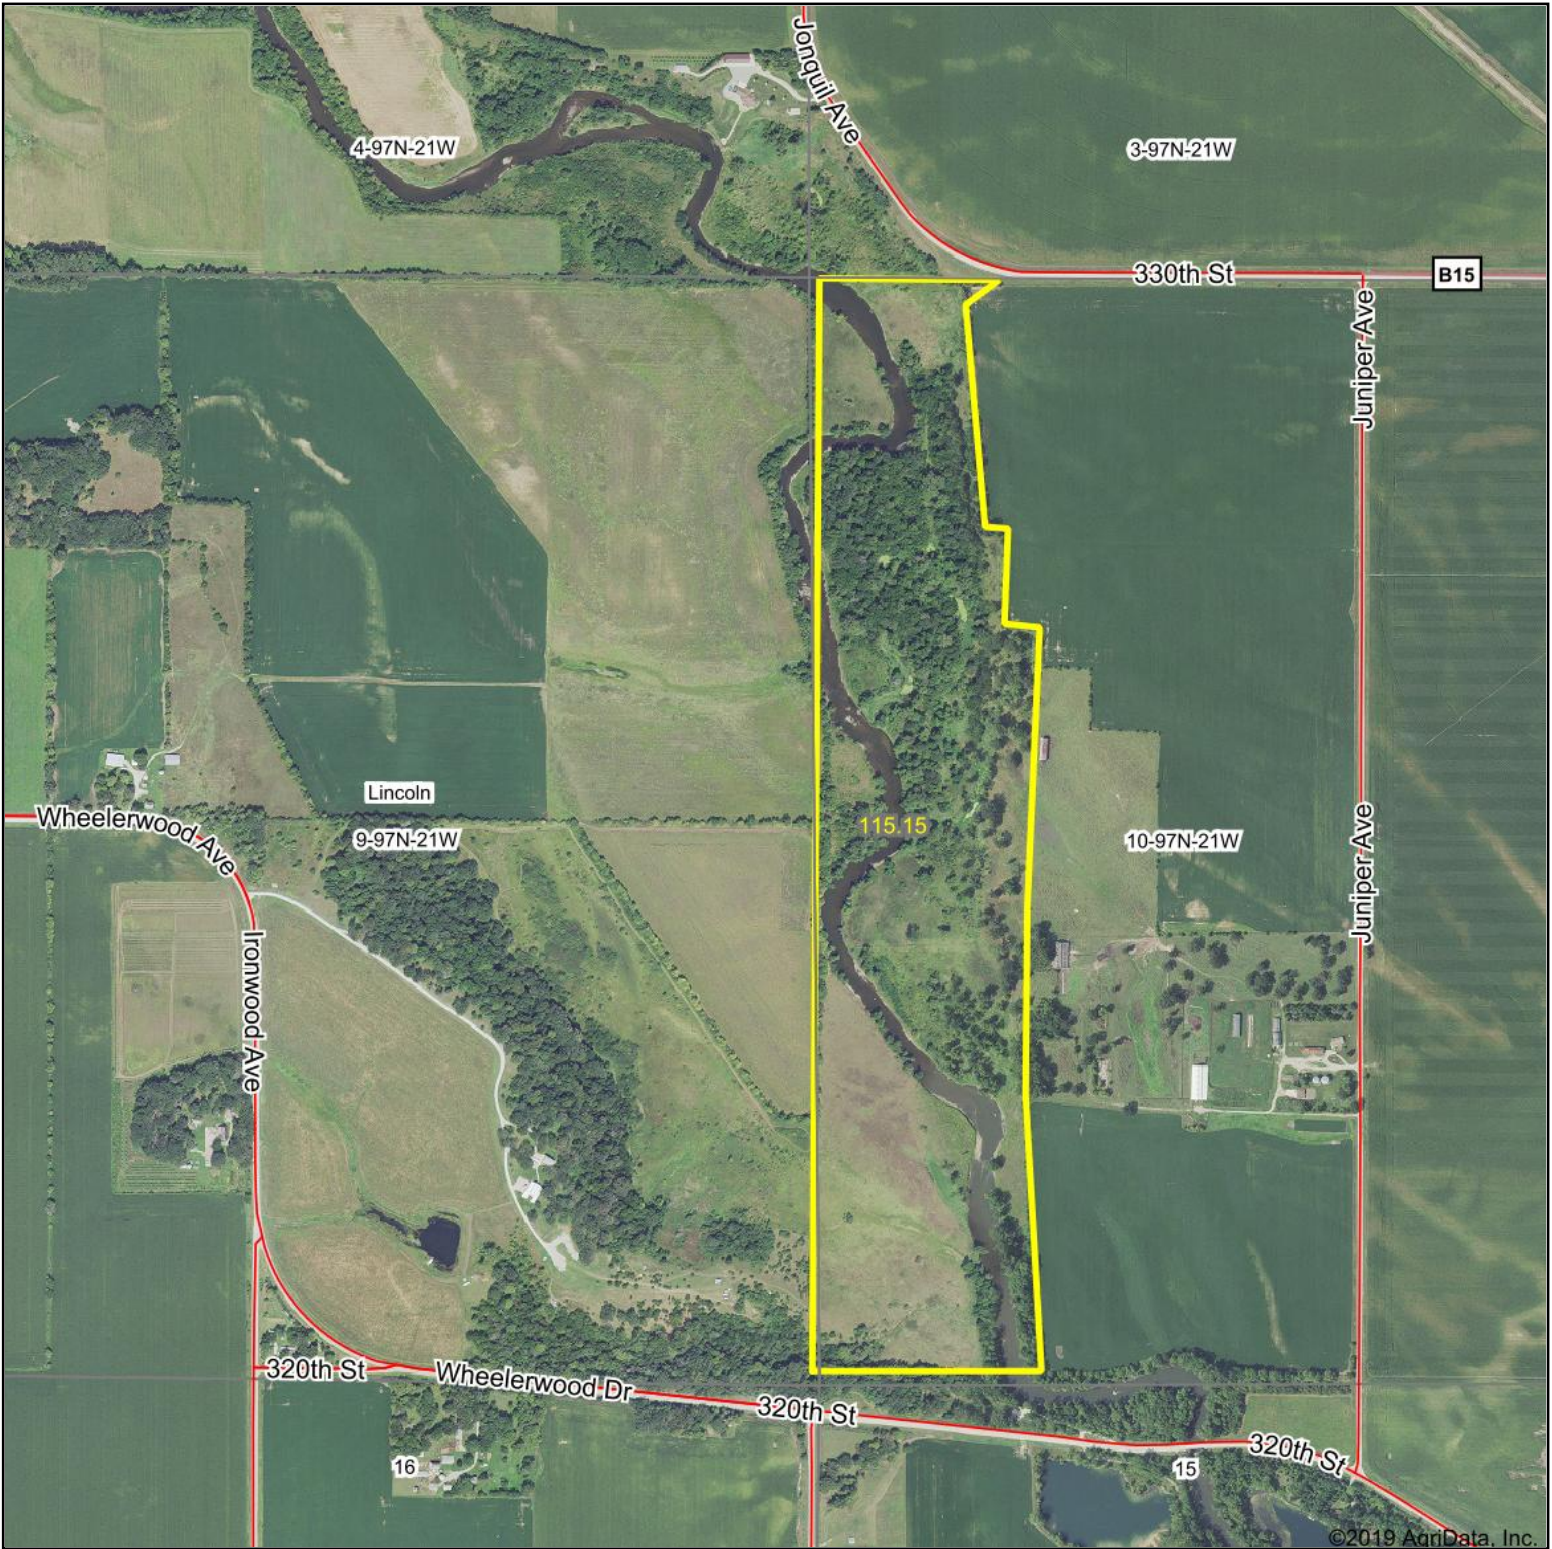

# Aerial Map

©2019 AgriData, Inc.

**COFFMAN FARM AGENCY, LLC**  
FARM MANAGEMENT - APPRAISALS - SALES  
**712-277-2741**  
[www.coffmanfarmagency.com](http://www.coffmanfarmagency.com)

Map Center: 43° 14' 7.58", -93° 19' 13.32"

**9-97N-21W**  
**Cerro Gordo County**  
**Iowa**

11/22/2019

Maps Provided By:

© AgriData, Inc. 2019 [www.AgriDataInc.com](http://www.AgriDataInc.com)